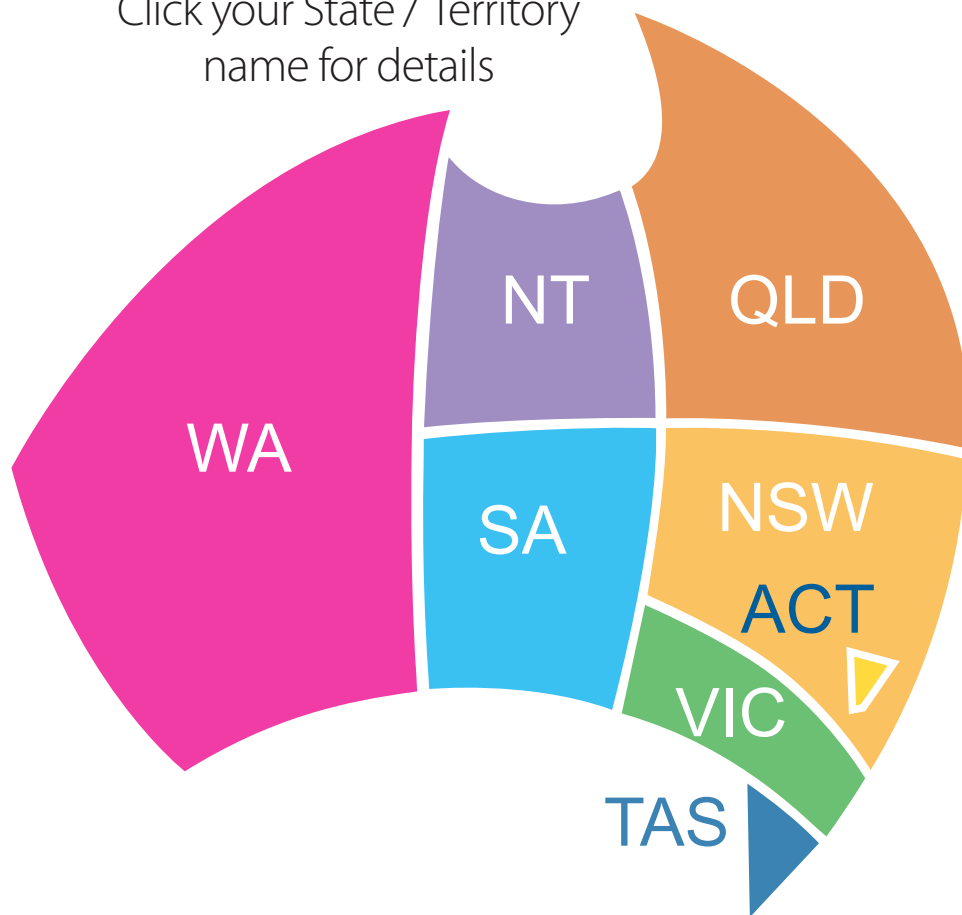

Directory

Non-denominational Churches of Christ
Australia 2024

Click your State / Territory
name for details

www.klesis.com.au • © Klesis, 2024.

CHURCH	MEETING PLACE	MEETING TIME	CONTACTS & MAILING ADDRESS
Canberra	Cnr Parkinson St & Namatjira Dr. Weston Creek ACT 2611	WOR 9:30 BS 11:10 (ring for details) BS Thur 7:30pm (ring for details)	Phone: 0406 608 276 canberrachurchofchrist@gmail.com www.churchact.org.au Mailing Address: 2 Parkinson Street, Weston Creek, ACT 2611