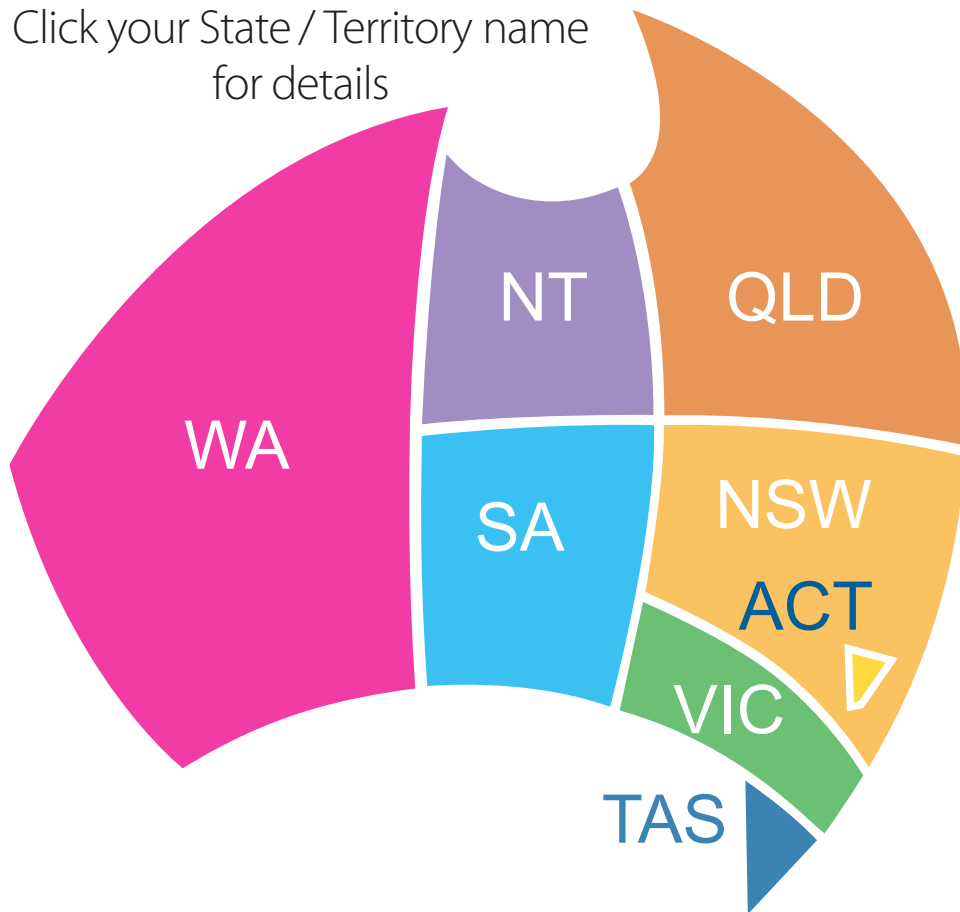

# Directory

Non-denominational Churches of Christ  
Australia 2024

Click your State / Territory name  
for details

CHURCH	MEETING PLACE	MEETING TIME	CONTACTS & MAILING ADDRESS
<b>Canberra</b>	Cnr Parkinson St & Namatjira Dr. Weston Creek ACT 2611	WOR 9:30 BS 11:10 (ring for details)  BS Thur 7:30pm (ring for details)	Phone: 0406 608 276 canberrachurchofchrist@gmail.com www.churchact.org.au Mailing Address: 2 Parkinson Street, Weston Creek, ACT 2611