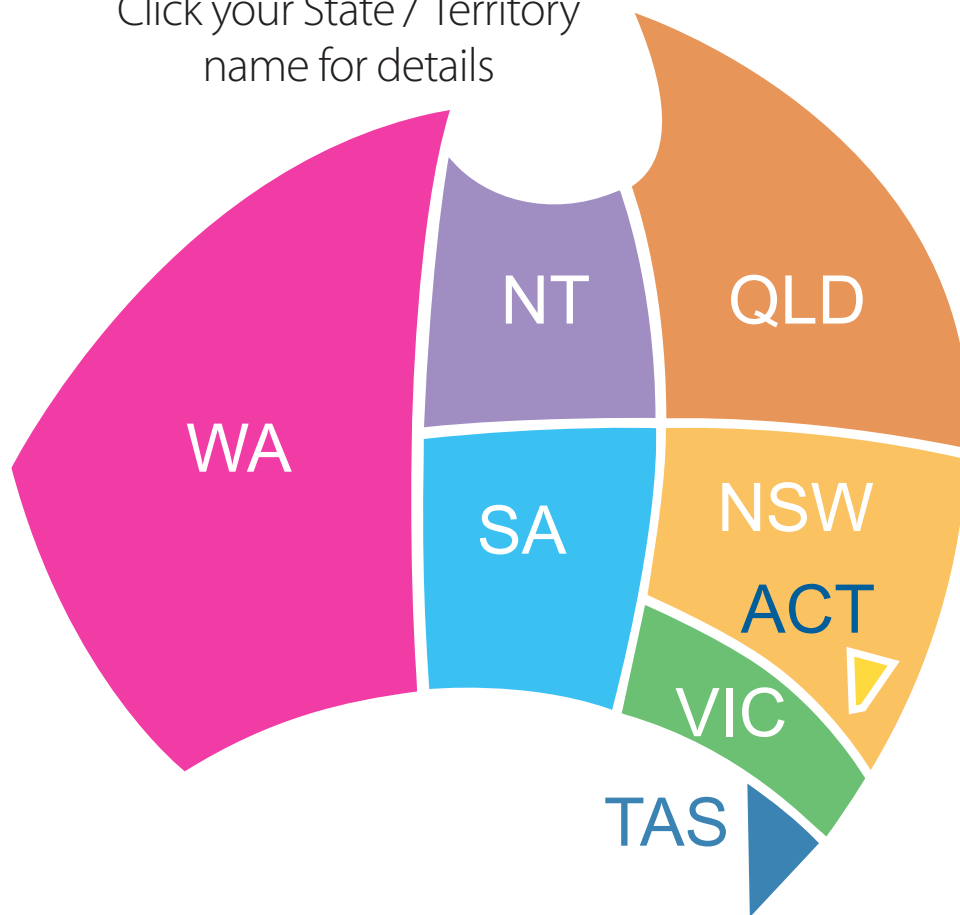

Directory

Non-denominational Churches of Christ
Australia 2024

Click your State / Territory
name for details

www.klesis.com.au • © Klesis, 2024.

CHURCH	MEETING PLACE	MEETING TIME	CONTACTS & MAILING ADDRESS
Canberra	Cnr Parkinson St & Namatjira Dr. Weston Creek ACT 2611	WOR 9:30 BS 11:10 (ring for details) BS Thur 7:30pm (ring for details)	Phone: 0406 608 276 canberrachurchofchrist@gmail.com www.churchact.org.au Mailing Address: 2 Parkinson Street, Weston Creek, ACT 2611