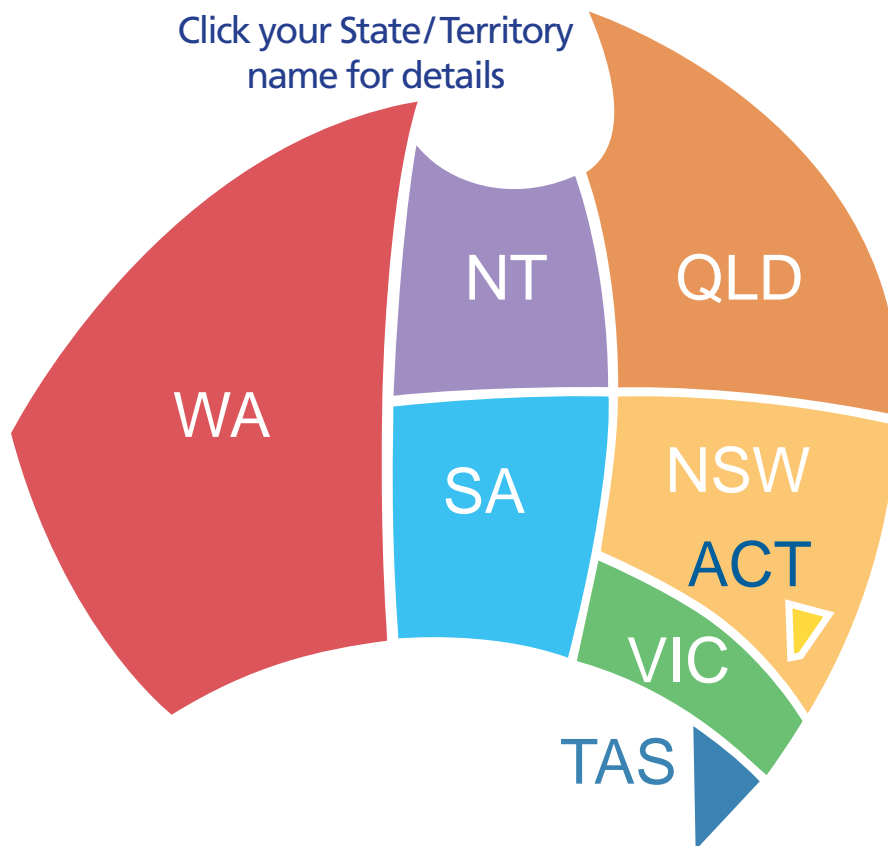

What can you expect when you visit one of these congregations? To the best of our knowledge, the churches included in the directory share some common practices and convictions. In their Sunday gatherings, they pray, partake of the Lord's Supper, sing a cappella, take up a freewill money offering, and study the Scriptures. They eschew denominationalism.

They uphold the biblical view of marriage between male and female as honourable and life-giving. They support a complementarian view of gender roles with males leading in public worship. They seek to live ethically and be faithful stewards of creation. And, like all God's people through millennia, they encourage each other to do what is right, love mercy, and walk humbly with the Creator.