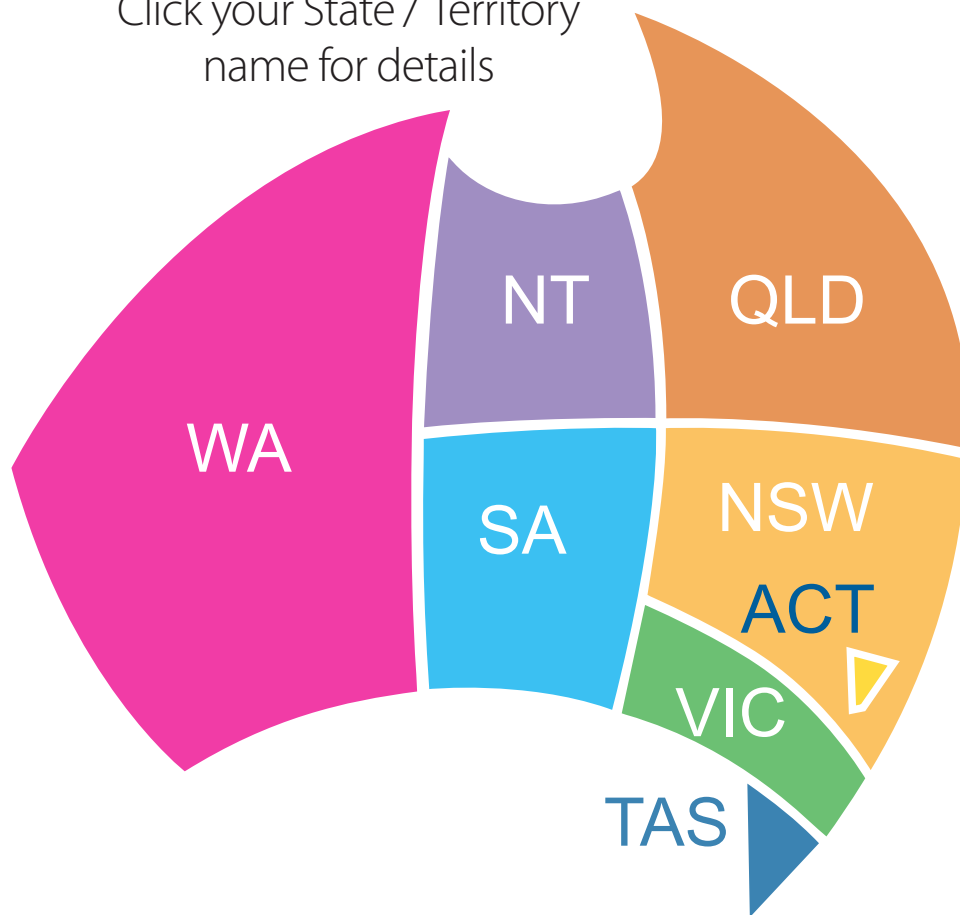

Directory

Non-denominational Churches of Christ
Australia 2024

Click your State / Territory
name for details

CHURCH	MEETING PLACE	MEETING TIME	CONTACTS & MAILING ADDRESS
Canberra	Cnr Parkinson St & Namatjira Dr. Weston Creek ACT 2611	WOR 9:30 BS 11:10 (ring for details) BS Thur 7:30pm (ring for details)	Phone: 0406 608 276 canberrachurchofchrist@gmail.com www.churchact.org.au Mailing Address: 2 Parkinson Street, Weston Creek, ACT 2611