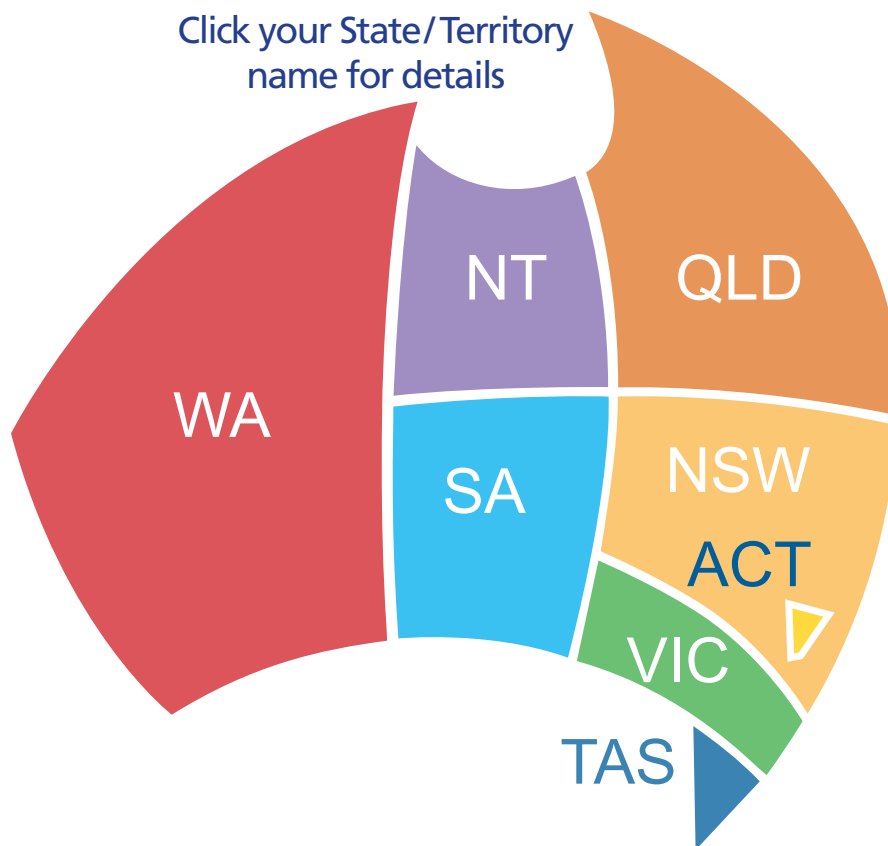

What can you expect when you visit one of these congregations? To the best of our knowledge, the churches included in the directory share some common practices and convictions. In their Sunday gatherings, they pray, partake of the Lord's Supper, sing a cappella, take up a freewill money offering, and study the Scriptures. They eschew denominationalism.

They uphold the biblical view of marriage between male and female as honourable and life-giving. They support a complementarian view of gender roles with males leading in public worship. They seek to live ethically and be faithful stewards of creation. And, like all God's people through millennia, they encourage each other to do what is right, love mercy, and walk humbly with the Creator.