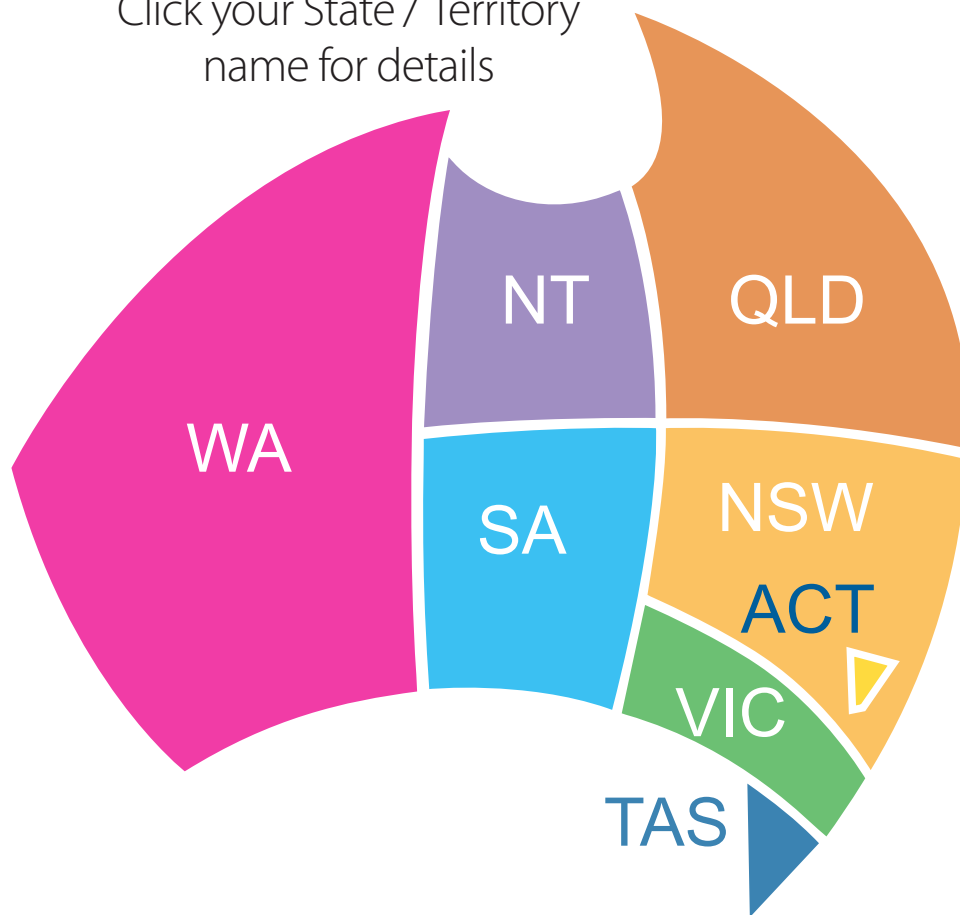

# Directory

Non-denominational Churches of Christ  
Australia 2024

Click your State / Territory  
name for details

**klesis**  
*connect & equip*

[www.klesis.com.au](http://www.klesis.com.au) • © Klesis, 2024.